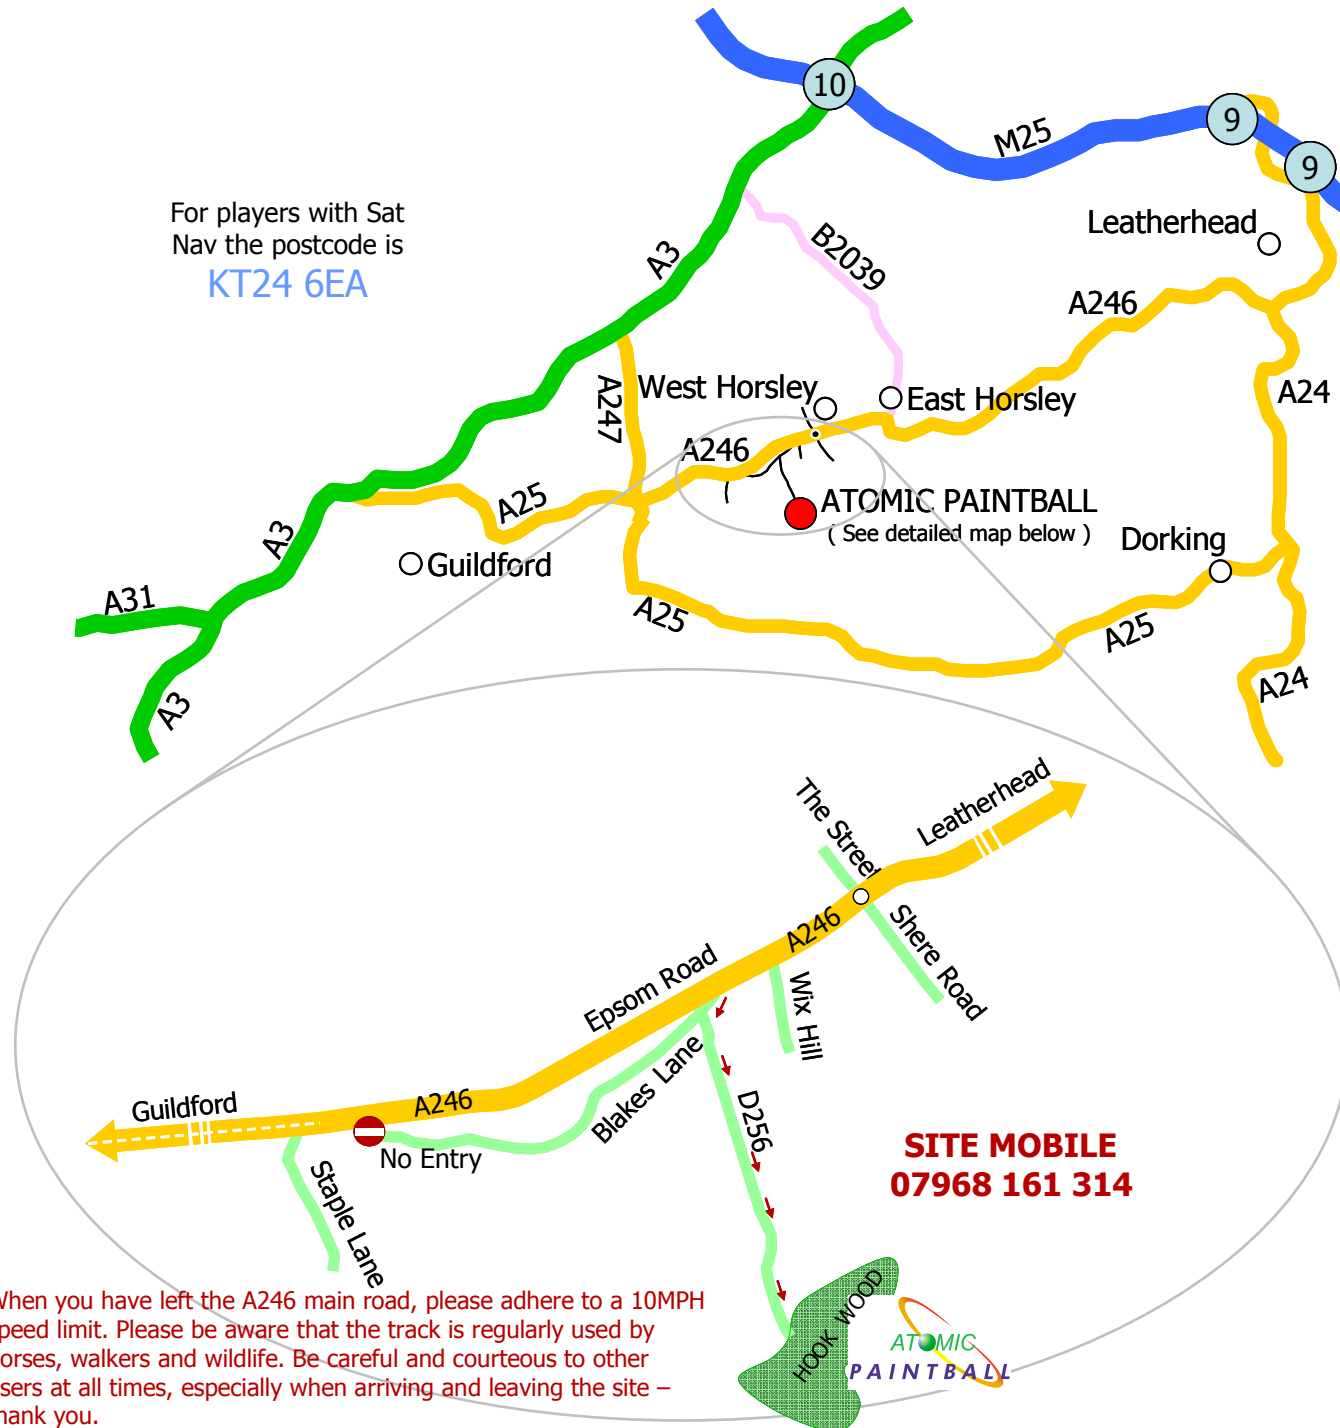

From Leatherhead

Travel along the A246 Epsom Road until you reach the mini roundabout by Subaru/Lotus garage and Shere Road on the left, travel a further 0.37 miles, passing Wix Hill, take the next left by the bus lay-by into Blakes Lane, signposted Woolgars Farm, travel 150 yds then turn left, follow the map as red arrows show (approx 0.9 miles).

From Guildford

Travel along the A246 Epsom Road until you reach the end of the dual carriageway, continue for 0.92 miles (passing Blakes Lane on your right – which is a no entry) until you see the bus lay-by on the right, turn right here into Blakes Lane, signposted Woolgars Farm, travel 150 yds then turn left, follow the map as red arrows show (approx 0.9 miles).

By Train

Go to Guildford Mainline Train Station. Get a cab, show the driver this map! It's a 10 minute ride.

**DI
RE
CT
IO
NS**